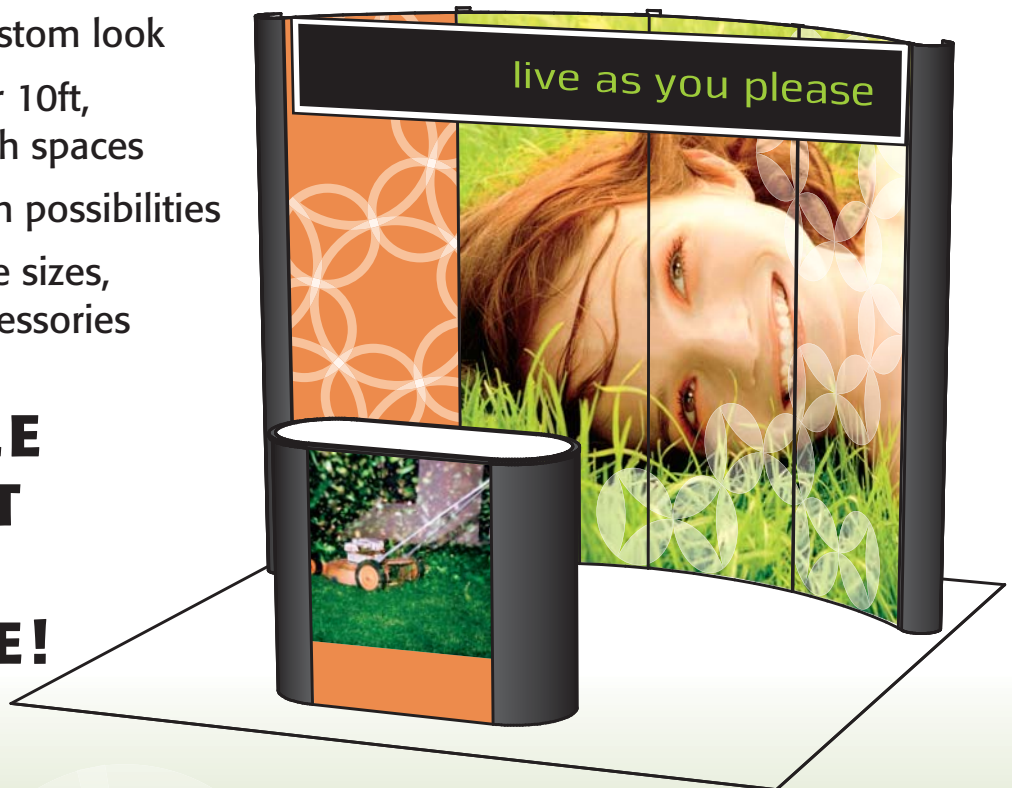

Portable Pop-Up Display Systems

Add a new dimension in flexibility to portable displays:

- Create a dynamic custom look
- Easily reconfigure for 10ft, linear, or island booth spaces
- Endless configuration possibilities
- Wide variety of frame sizes, fabric colors and accessories

**AVAILABLE
FOR RENT
OR
PURCHASE!**

portable and custom modular displays

3d conceptual design • graphic design and production • rentals • pre-owned exhibits • show services and logistics • installation and dismantle
eco-friendly • warehouse storage • shipping and receiving • repair and refurbishment • audio visual and computer rental