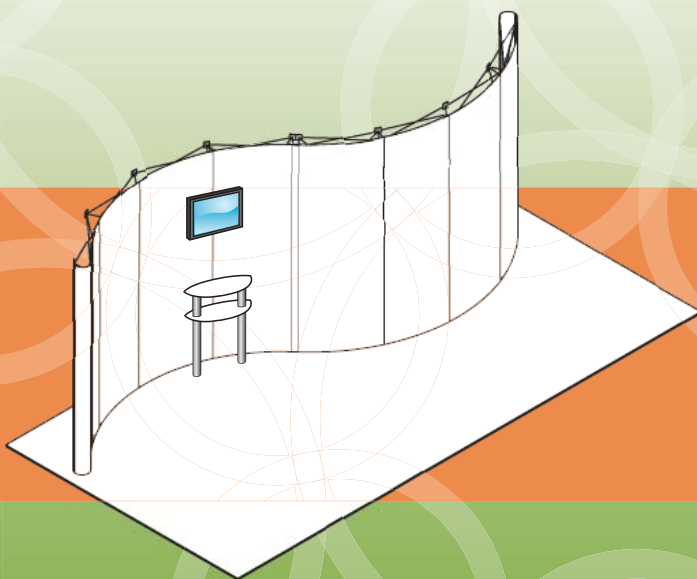

Portable Pop-Up Display Systems

Add a new dimension in flexibility to portable displays:

- Create a dynamic custom look
- Easily reconfigure for 10ft, linear, or island booth spaces
- Endless configuration possibilities
- Wide variety of frame sizes, fabric colors and accessories

**AVAILABLE
FOR RENT
OR
PURCHASE!**

portable and custom modular displays

3d conceptual design • graphic design and production • rentals • pre-owned exhibits • show services and logistics • installation and dismantle
eco-friendly • warehouse storage • shipping and receiving • repair and refurbishment • audio visual and computer rental